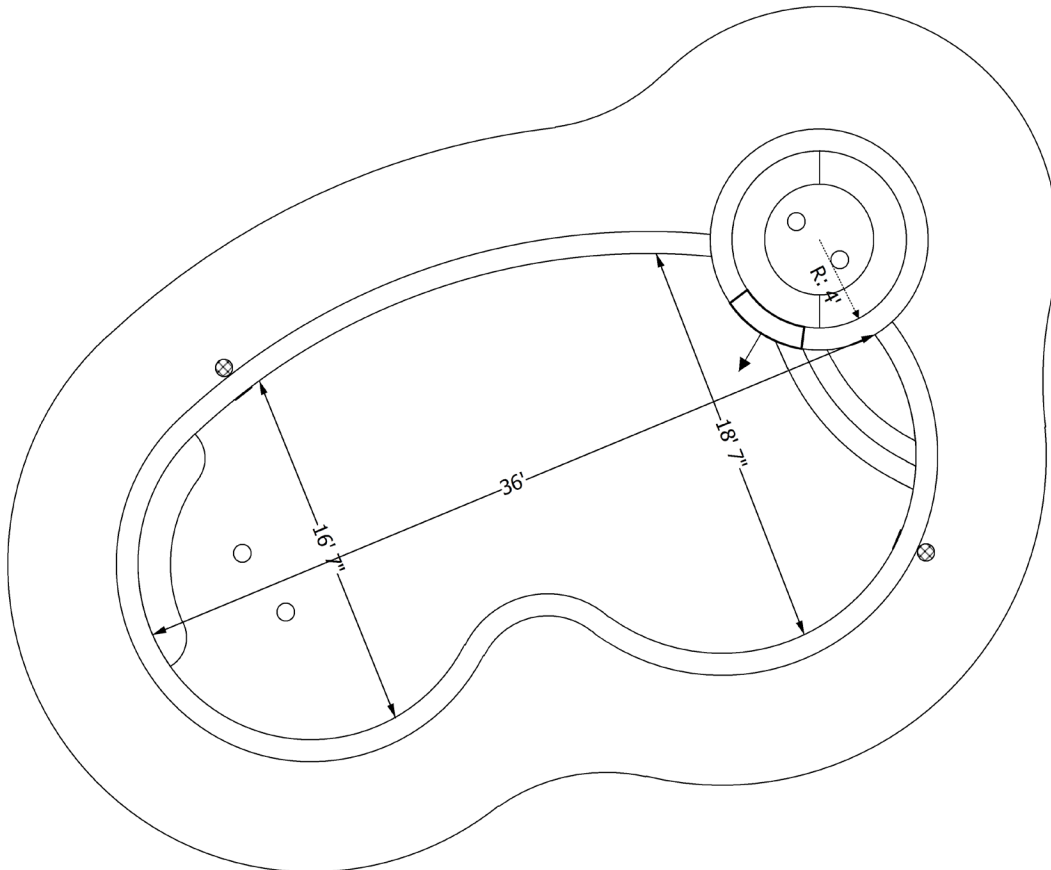

**MILL CREEK  
POOLS**  
OUTDOOR LIVING

**SAN FELIPE**

A classic design with modern  
conveniences and more.

- Pool perimeter: 97'
- Surface area: 536 SF
- Pool depth: 3.5'-6'
- 8" Spa with 8 jets
- 16,500 gallons
- Bench
- Cool texture decking

MillCreekPools.com

Katy: 713-400-9451 | 28365 West Ten Blvd, Suite 300-A | Katy, TX 77494

Chappell Hill: 979-830-5150 | 7220 Highway 290 East, Ste. C | Chappell Hill, TX 77426

©2022 Mill Creek Pools & Outdoors. All rights reserved. Prices subject to change without notice. Inventory subject to prior sale. Square footage is approximate and not guaranteed nor warranted. Variances in square footage may occur when different materials are used. Plans, specifications and special features are subject to change without notice. These plans and specifications are copyrighted and may not be used without the expressed written consent of Mill Creek Pools & Outdoors. See sales counselor for details.