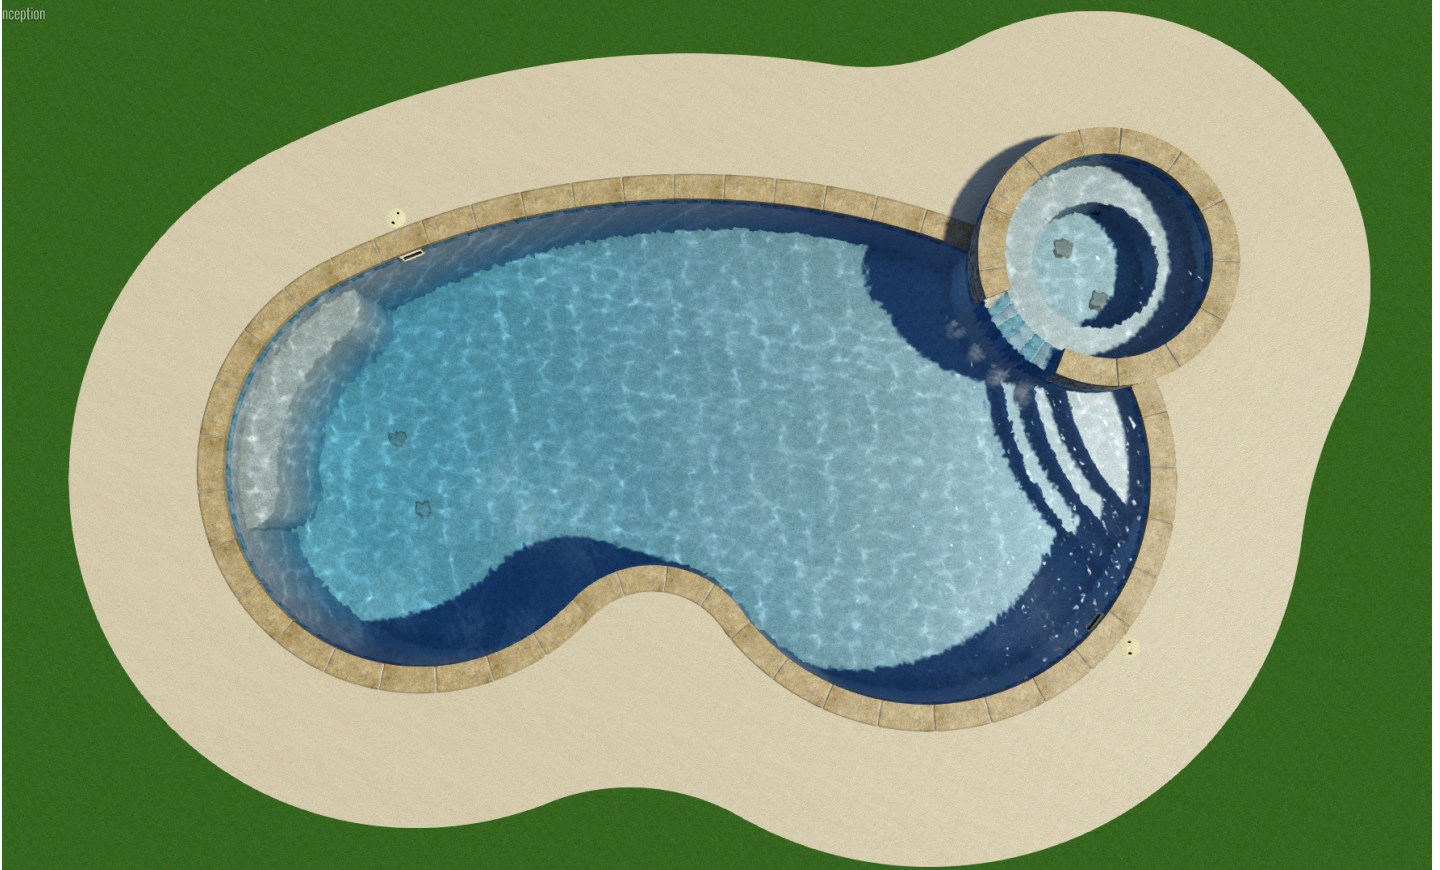

**MILL CREEK  
POOLS**  
OUTDOOR LIVING

**SAN FELIPE**

A classic design with modern  
conveniences and more.

- Pool perimeter: 97'
- Surface area: 536 SF
- Pool depth: 3.5'-6'
- 8" Spa with 8 jets
- 16,500 gallons
- Bench
- Cool texture decking