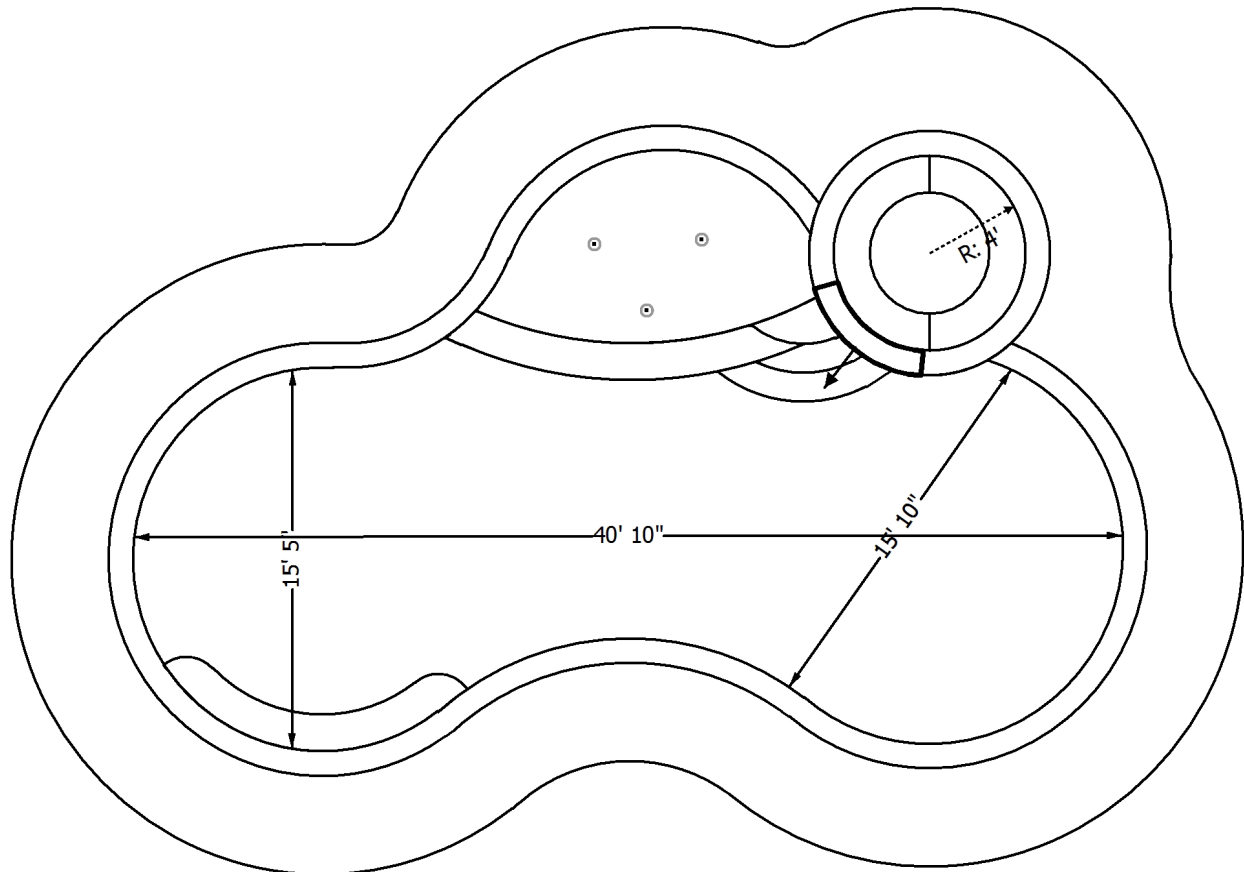

**MILL CREEK  
POOLS**  
OUTDOOR LIVING

**PALMETTO**

A great multi-use pool for all ages.

- Pool perimeter: 120'
- Spa perimeter: 25'
- Surface area: 679 SF
- Pool depth: 3'-6'
- 8 Spa jets
- Tanning shelf
- Bench
- Cool texture decking

A great multi-use pool for all ages.

- Pool perimeter: 120'
- Spa perimeter: 25'
- Surface area: 679 SF
- Pool depth: 3'-6'
- 8 Spa jets
- Tanning shelf
- Bench
- Cool texture decking

MillCreekPools.com