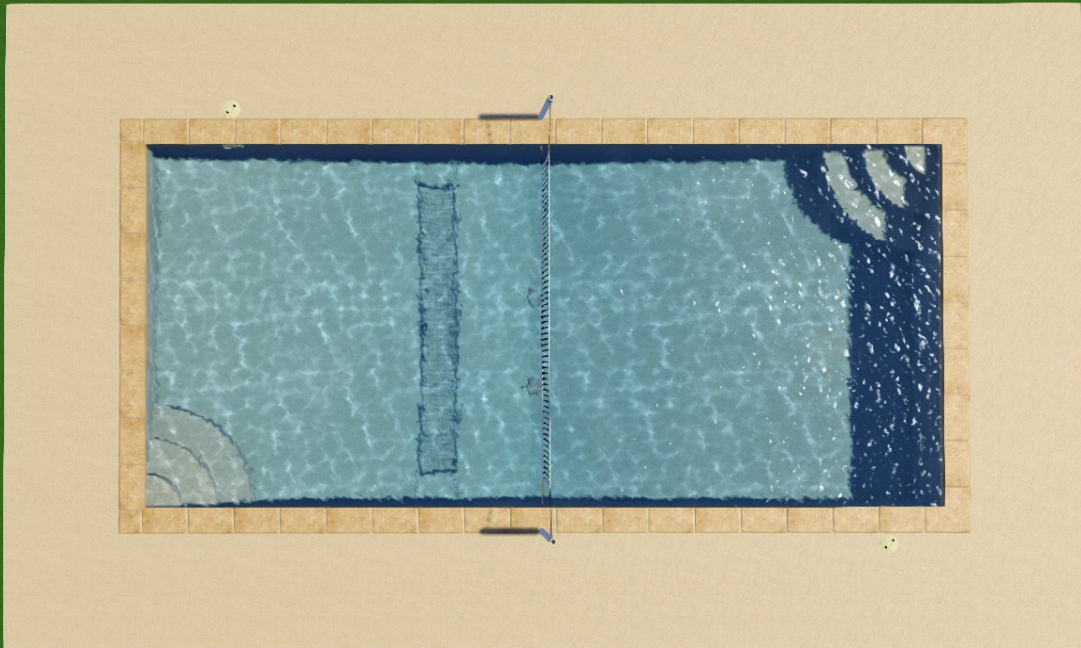

**MILL CREEK
POOLS**
OUTDOOR LIVING

MILLSTONE

A great sports pool.

- Pool perimeter: 102'
- Surface area: 560 SF
- Pool depth: 3.5'-5'-3.5'
- 15,200 gallons
- Volleyball anchors
- Cool texture decking

MillCreekPools.com

Katy: 713-400-9451 | 28365 West Ten Blvd, Suite 300-A | Katy, TX 77494

Chappell Hill: 979-830-5150 | 7220 Highway 290 East, Ste. C | Chappell Hill, TX 77426

©2022 Mill Creek Pools & Outdoors. All rights reserved. Prices subject to change without notice. Inventory subject to prior sale. Square footage is approximate and not guaranteed nor warranted. Variances in square footage may occur when different materials are used. Plans, specifications and special features are subject to change without notice. These plans and specifications are copyrighted and may not be used without the expressed written consent of Mill Creek Pools & Outdoors. See sales counselor for details.