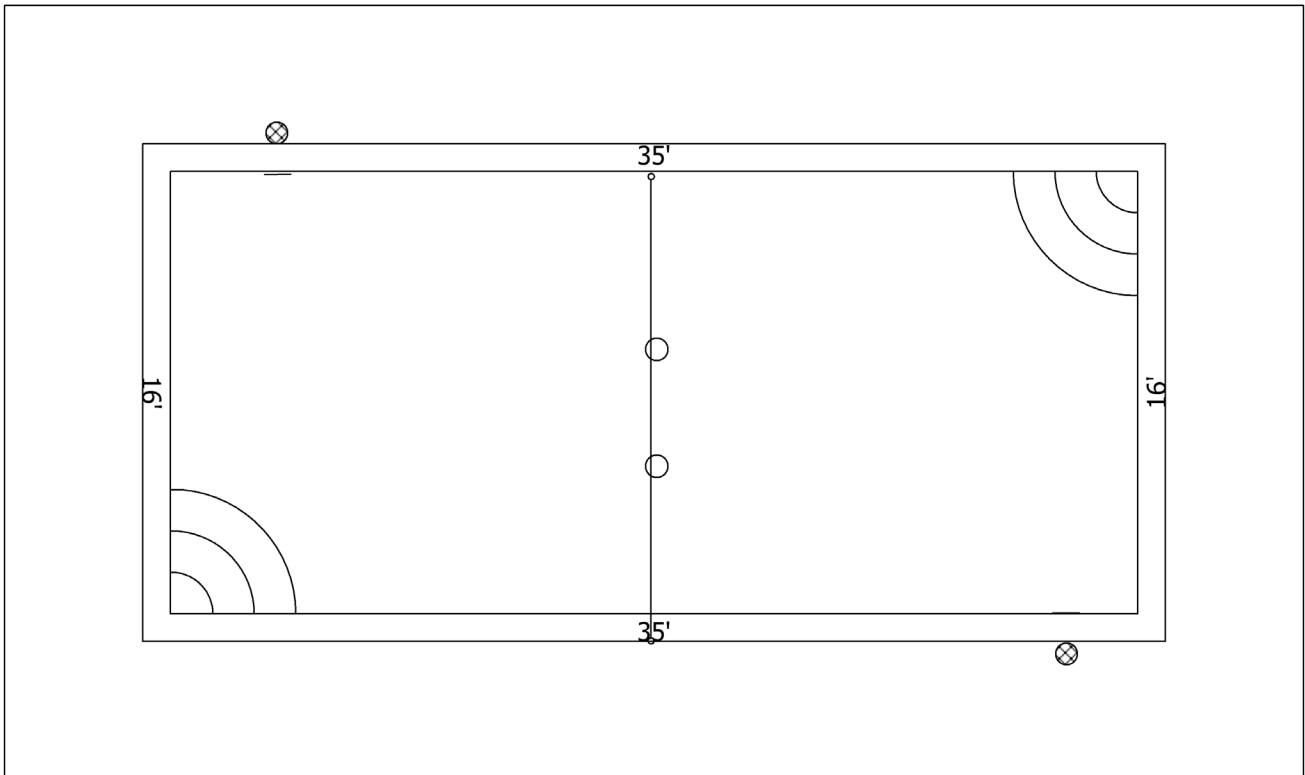

**MILL CREEK
POOLS**
OUTDOOR LIVING

MILLSTONE

A great sports pool.

- Pool perimeter: 102'
- Surface area: 560 SF
- Pool depth: 3.5'-5'-3.5'
- 15,200 gallons
- Volleyball anchors
- Cool texture decking

MillCreekPools.com