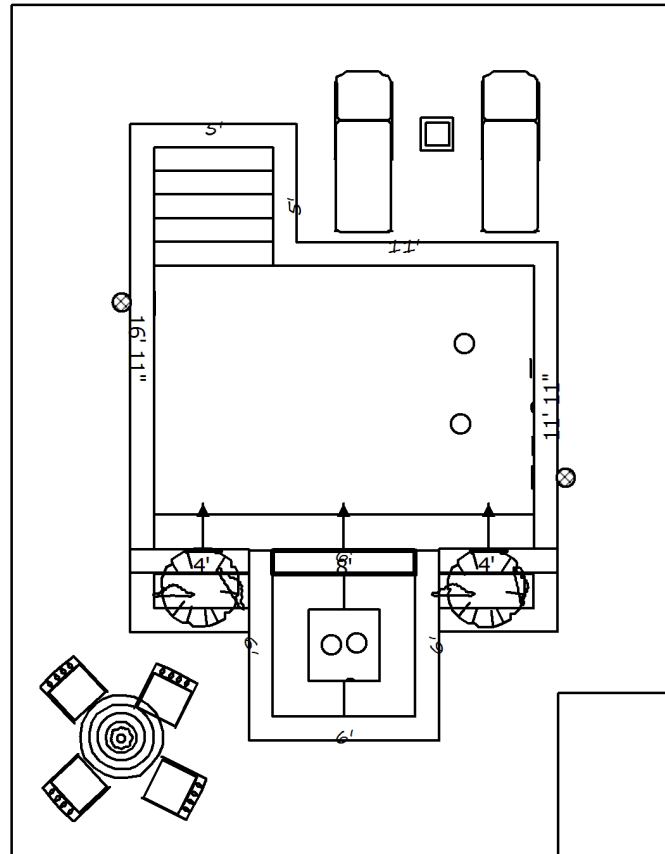

A lounge pool and spa.
Perfect when space is limited.

- Pool perimeter: 68'
- Surface area: 216 SF
- Pool depth: 4'-5'
- 5,400 gallons
- Bench
- Cool texture decking

MillCreekPools.com

Katy: 713-400-9451 | 28365 West Ten Blvd, Suite 300-A | Katy, TX 77494