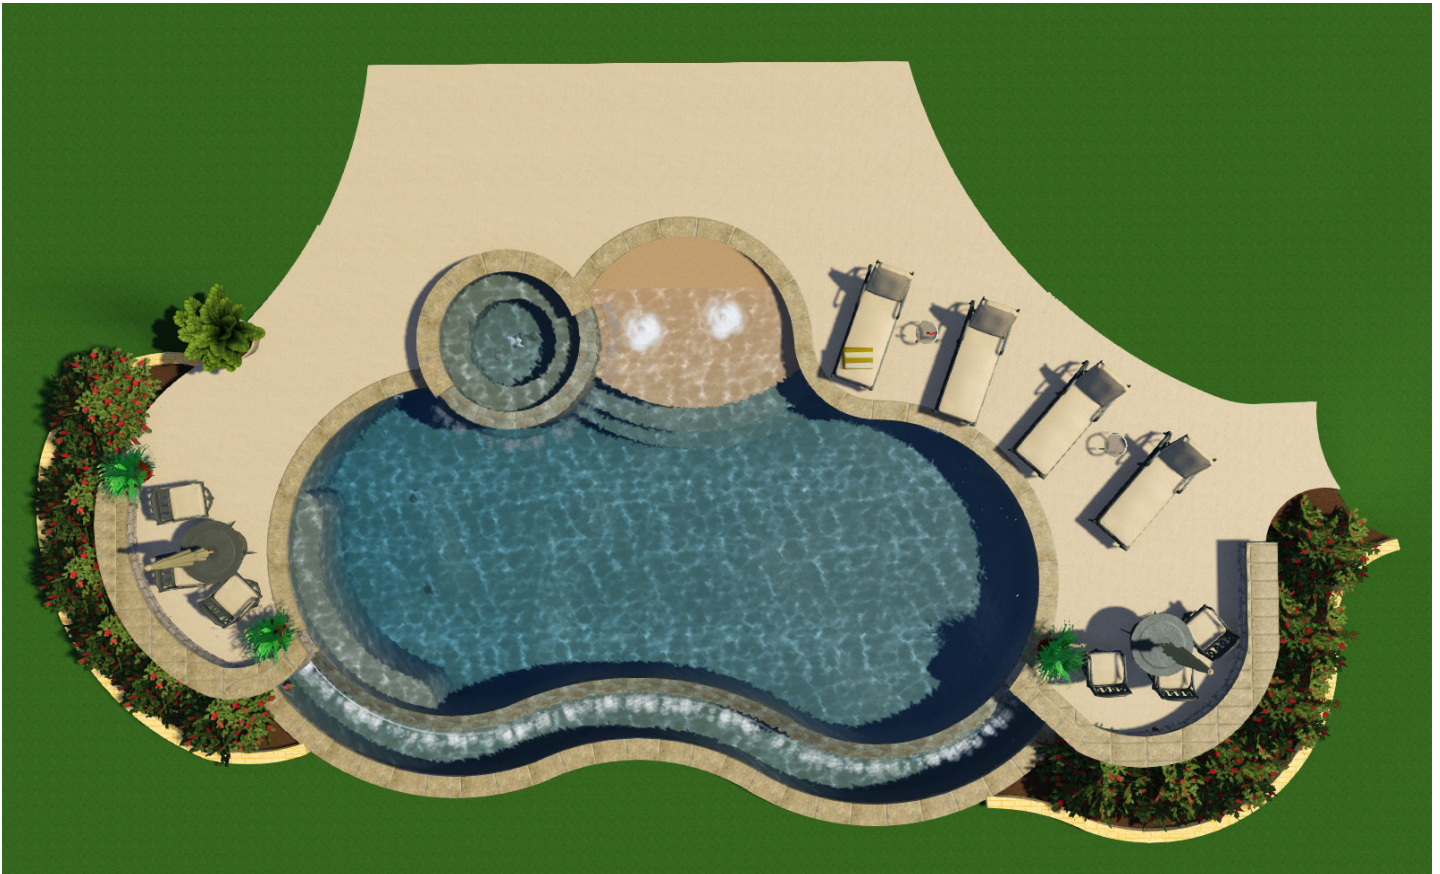

A great pool and spa to enjoy those perfect views.

- Pool perimeter: 125'
- Surface area: 804 SF
- Pool depth: 3'-6'
- 8' Spa with 8 jets
- Raised seating walls
- 29,000 gallons
- Beach entry
- Infinity edge with basin
- Cool texture decking

- Pool perimeter: 125'
- Surface area: 804 SF
- Pool depth: 3'-6'
- 8' Spa with 8 jets
- Raised seating walls
- 29,000 gallons
- Beach entry
- Infinity edge with basin
- Cool texture decking

MillCreekPools.com