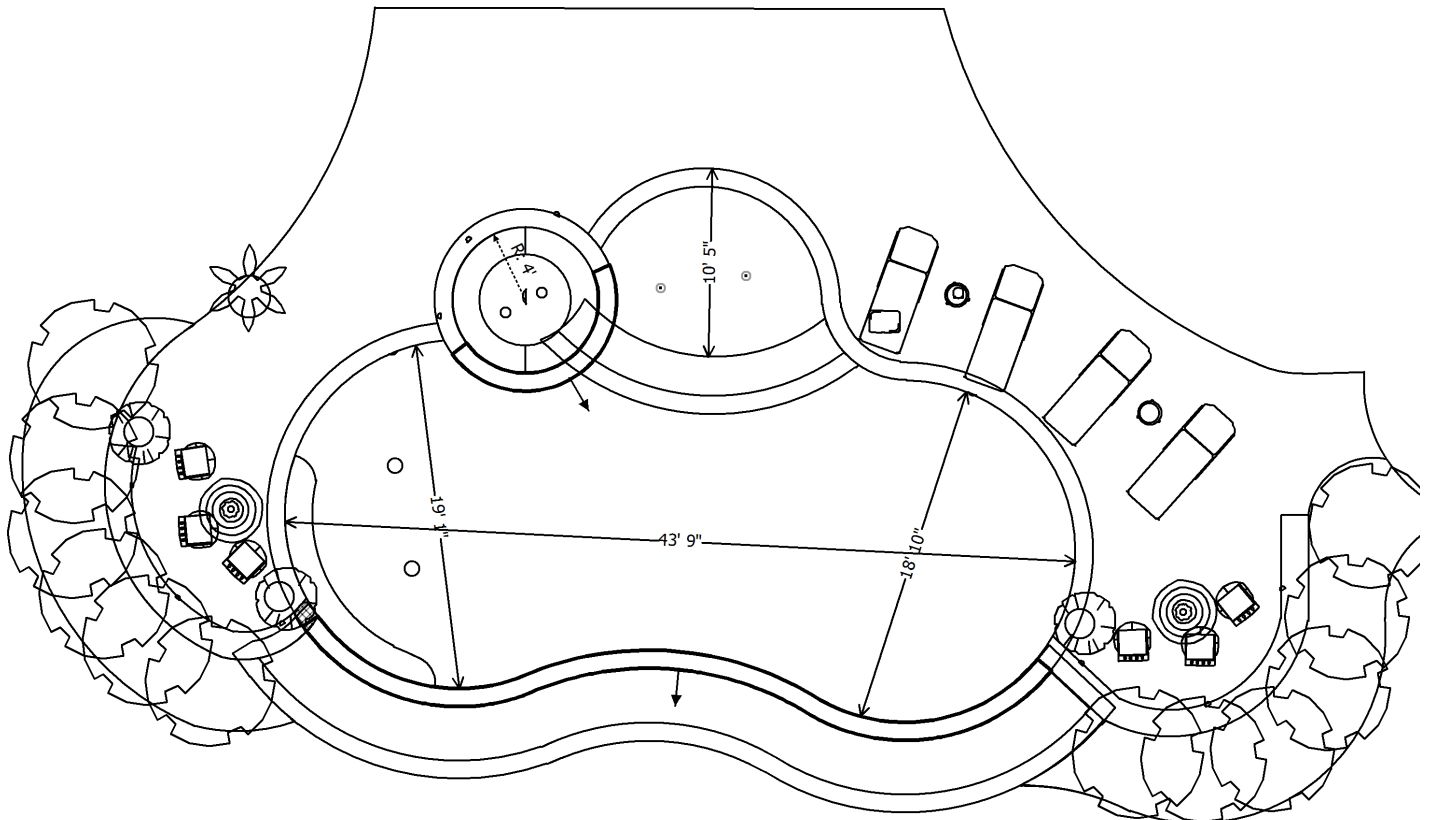

A great pool and spa to enjoy those perfect views.

- Pool perimeter: 125'
- Surface area: 804 SF
- Pool depth: 3'-6'
- 8' Spa with 8 jets
- Raised seating walls
- 29,000 gallons
- Beach entry
- Infinity edge with basin
- Cool texture decking

- Pool perimeter: 125'
- Surface area: 804 SF
- Pool depth: 3'-6'
- 8' Spa with 8 jets
- Raised seating walls
- 29,000 gallons
- Beach entry
- Infinity edge with basin
- Cool texture decking

MillCreekPools.com