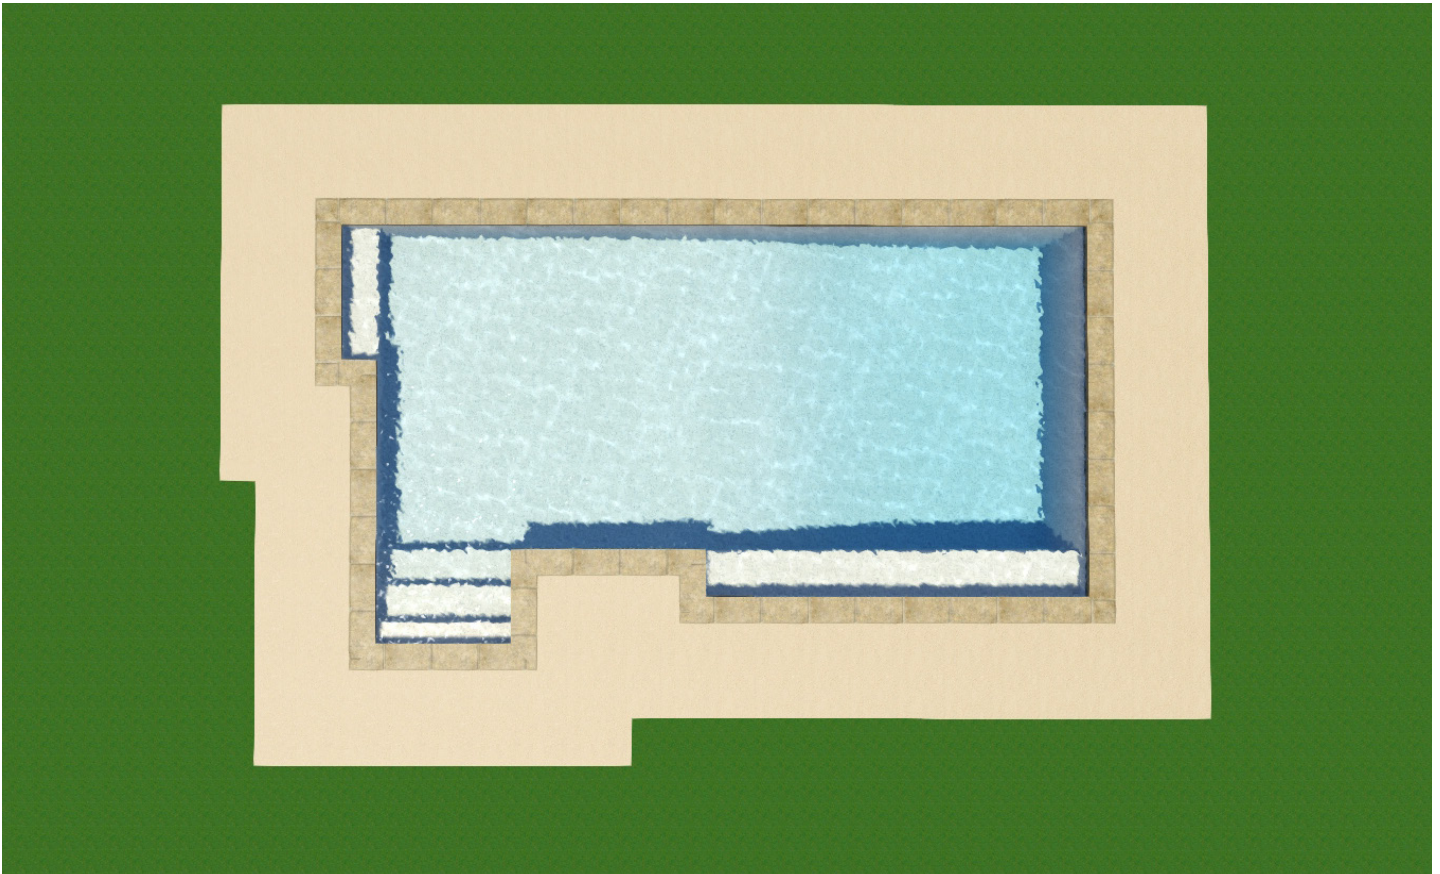

**MILL CREEK
POOLS**
OUTDOOR LIVING

HACIENDA

A compact pool that fits any design!

- Pool perimeter: 104'
- Surface area: 493 SF
- Pool depth: 3.5'-6'
- 9,700 gallons
- Bench
- Cool texture decking

MillCreekPools.com