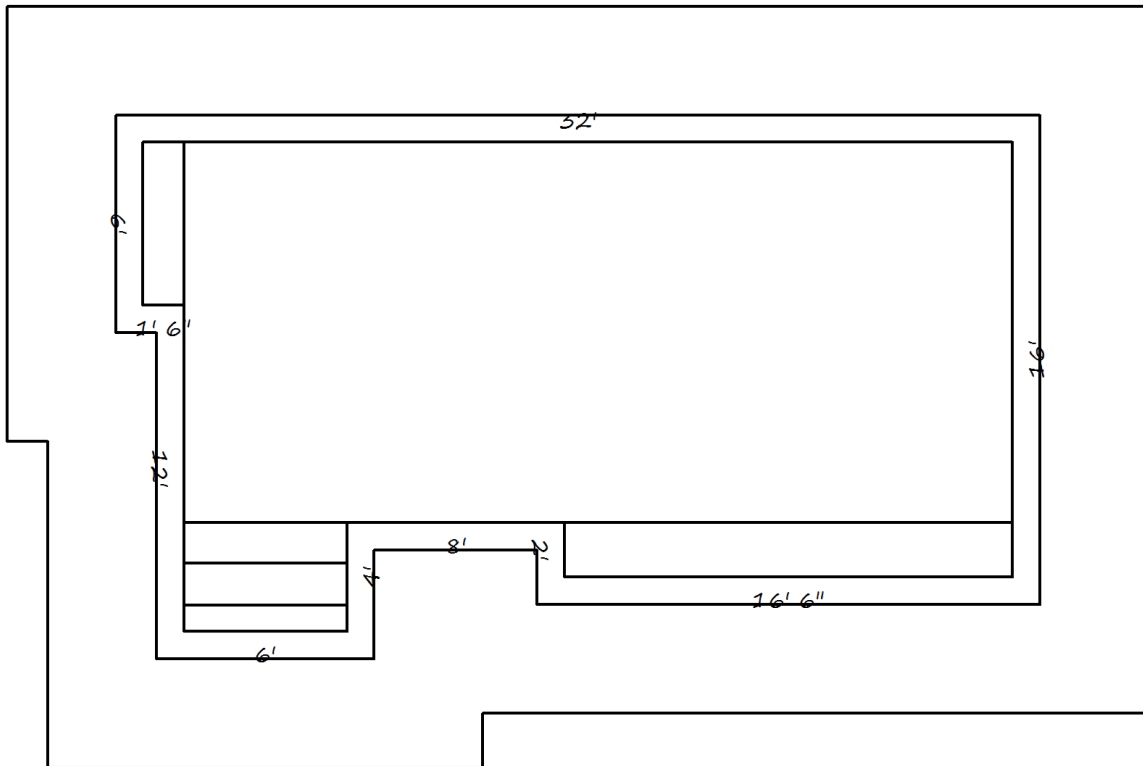

**MILL CREEK
POOLS**
OUTDOOR LIVING

HACIENDA

A compact pool that fits any design!

- Pool perimeter: 104'
- Surface area: 493 SF
- Pool depth: 3.5'-6'
- 9,700 gallons
- Bench
- Cool texture decking

MillCreekPools.com