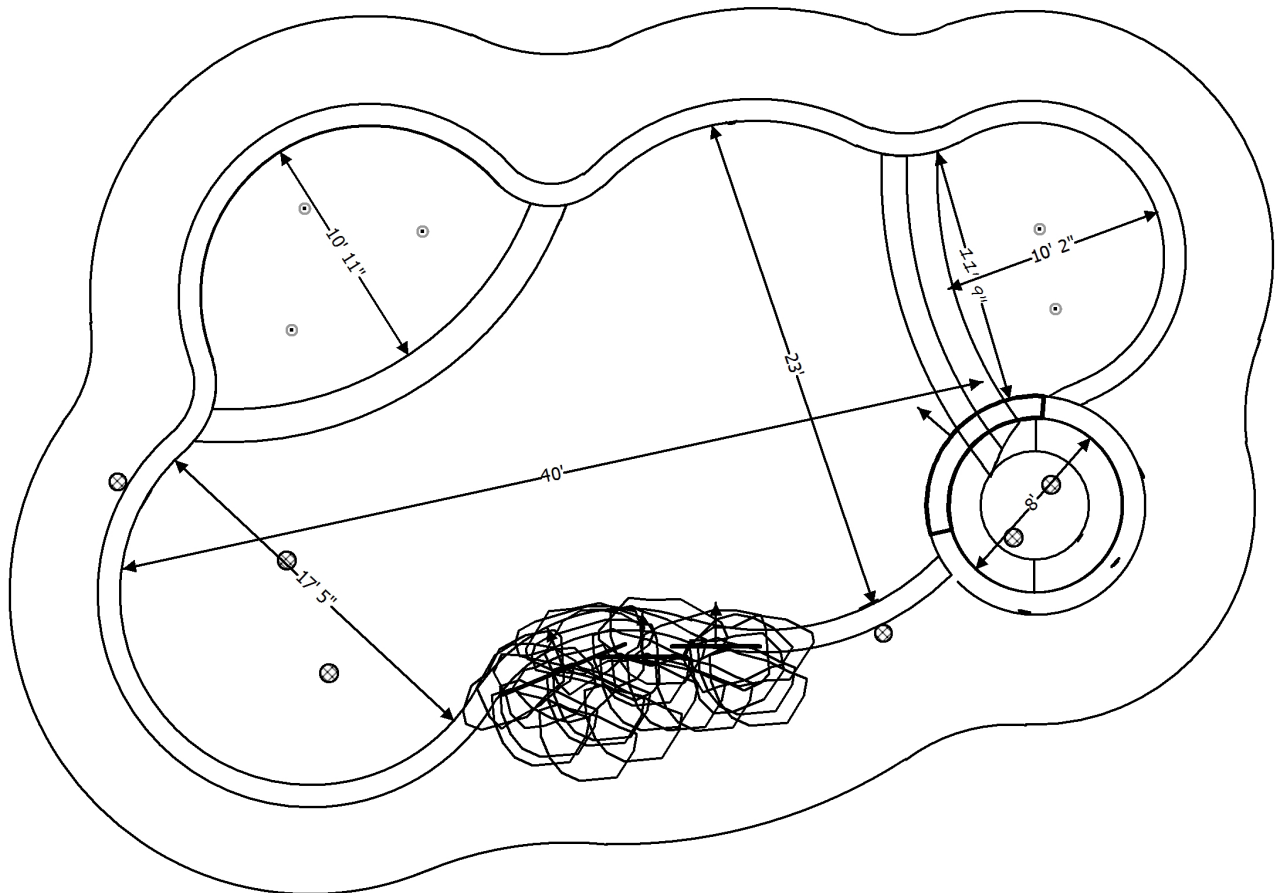

A backyard oasis. Enjoy the sounds of running water while relaxing in the pool or spa.

- Pool perimeter: 135'
- Surface area: 935 SF
- Pool depth: 3'-6'
- 8' Spa with 8 jets
- Rock water feature
- Tanning shelf
- 33,500 gallons
- Beach entry
- Cool texture decking

- Pool perimeter: 135'
- Surface area: 935 SF
- Pool depth: 3'-6'
- 8' Spa with 8 jets
- Rock water feature
- Tanning shelf
- 33,500 gallons
- Beach entry
- Cool texture decking

MillCreekPools.com

Katy: 713-400-9451 | 28365 West Ten Blvd, Suite 300-A | Katy, TX 77494