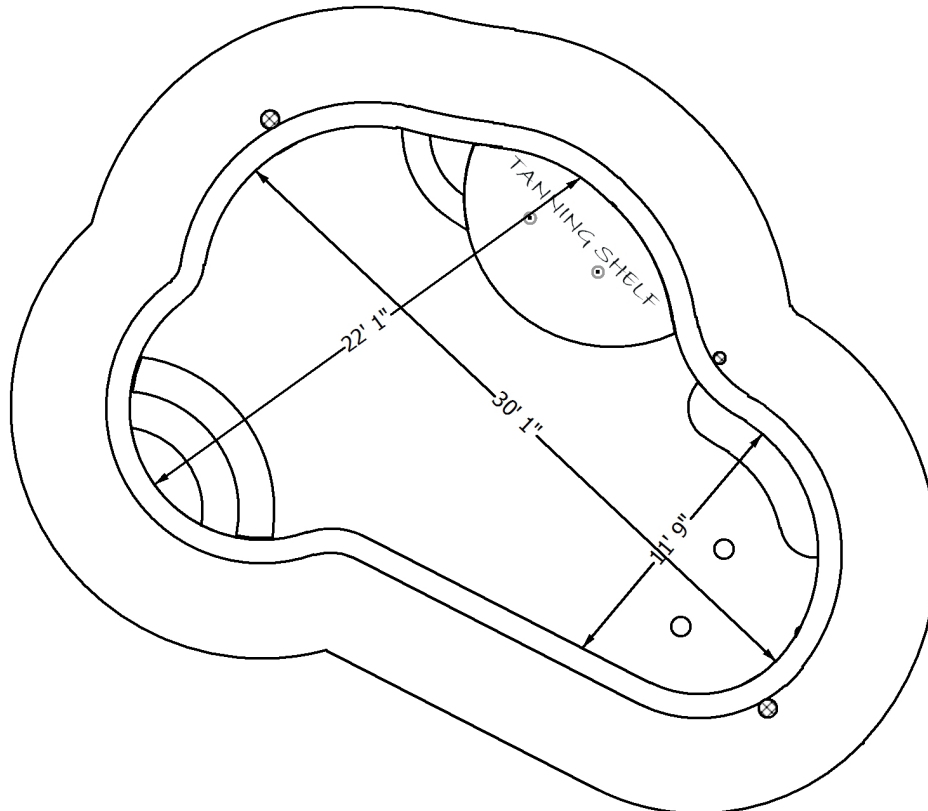

**MILL CREEK
POOLS**
OUTDOOR LIVING

CUMMINGS

A compact pool that has it all!

- Pool perimeter: 83'
- Surface area: 434 SF
- Pool depth: 3.5'-5'
- Tanning shelf
- Bench
- Cool texture decking

MillCreekPools.com

Katy: 713-400-9451 | 28365 West Ten Blvd, Suite 300-A | Katy, TX 77494

Chappell Hill: 979-830-5150 | 7220 Highway 290 East, Ste. C | Chappell Hill, TX 77426

©2022 Mill Creek Pools & Outdoors. All rights reserved. Prices subject to change without notice. Inventory subject to prior sale. Square footage is approximate and not guaranteed nor warranted. Variances in square footage may occur when different materials are used. Plans, specifications and special features are subject to change without notice. These plans and specifications are copyrighted and may not be used without the expressed written consent of Mill Creek Pools & Outdoors. See sales counselor for details.

A compact pool that has it all!

- Pool perimeter: 83'
- Surface area: 434 SF
- Pool depth: 3.5'-5'
- Tanning shelf
- Bench
- Cool texture decking

MillCreekPools.com

Katy: 713-400-9451 | 28365 West Ten Blvd, Suite 300-A | Katy, TX 77494