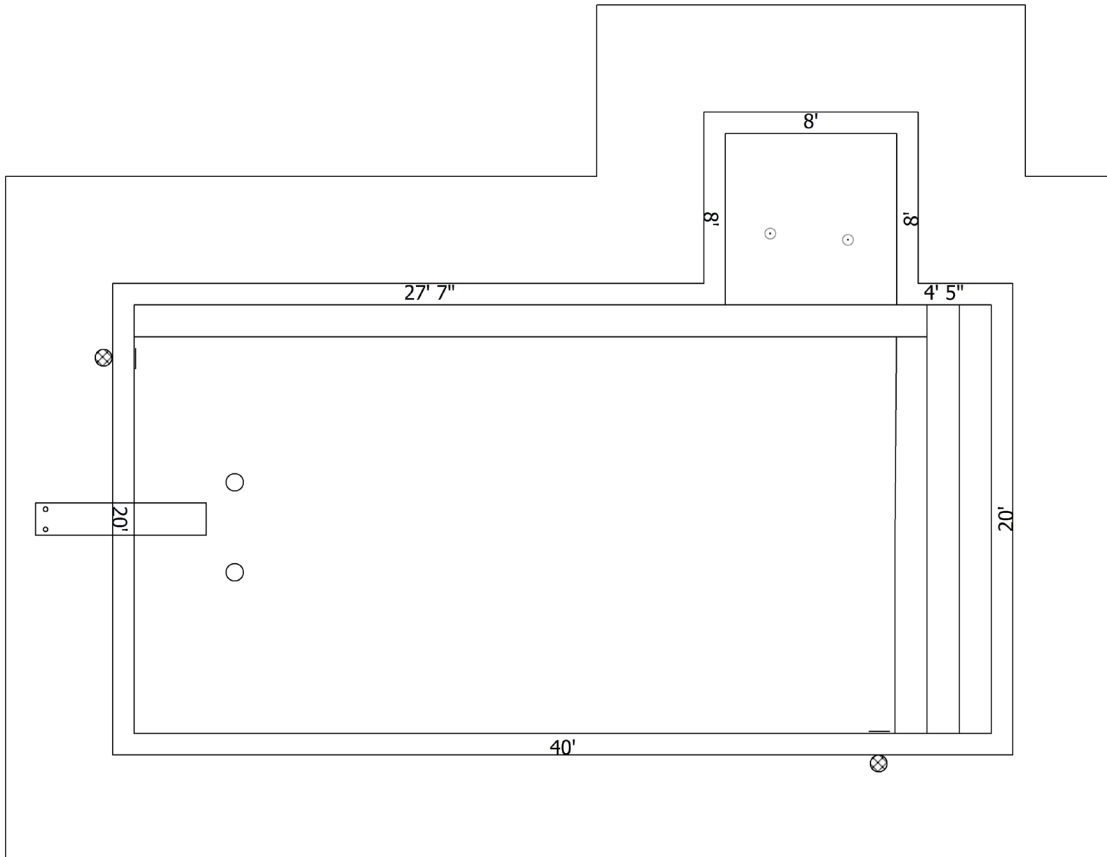

A large spacious pool.
Plenty of room for everybody and their raft!

- Pool perimeter: 136'
- Surface area: 864 SF
- Pool depth: 3'-8'
- Tanning shelf
- 25,400 gallons
- Extra long bench
- Diving board
- Cool texture decking

- Pool perimeter: 136'
- Surface area: 864 SF
- Pool depth: 3'-8'
- Tanning shelf
- 25,400 gallons
- Extra long bench
- Diving board
- Cool texture decking

MillCreekPools.com

Katy: 713-400-9451 | 28365 West Ten Blvd, Suite 300-A | Katy, TX 77494