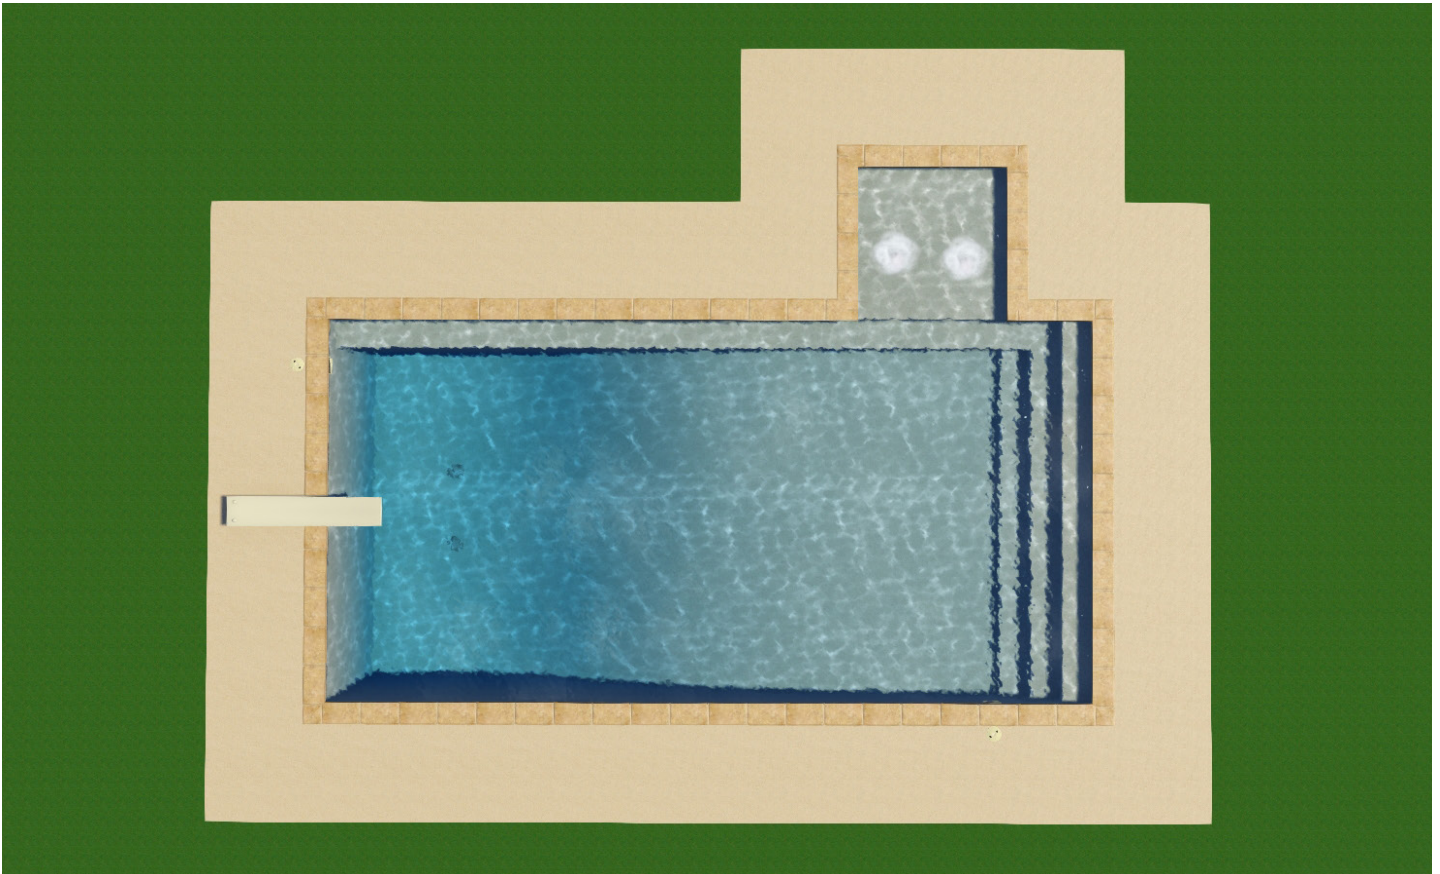

A large spacious pool.
Plenty of room for everybody and their raft!

- Pool perimeter: 136'
- Surface area: 864 SF
- Pool depth: 3'-8'
- Tanning shelf
- 25,400 gallons
- Extra long bench
- Diving board
- Cool texture decking

- Pool perimeter: 136'
- Surface area: 864 SF
- Pool depth: 3'-8'
- Tanning shelf
- 25,400 gallons
- Extra long bench
- Diving board
- Cool texture decking

MillCreekPools.com

Katy: 713-400-9451 | 28365 West Ten Blvd, Suite 300-A | Katy, TX 77494